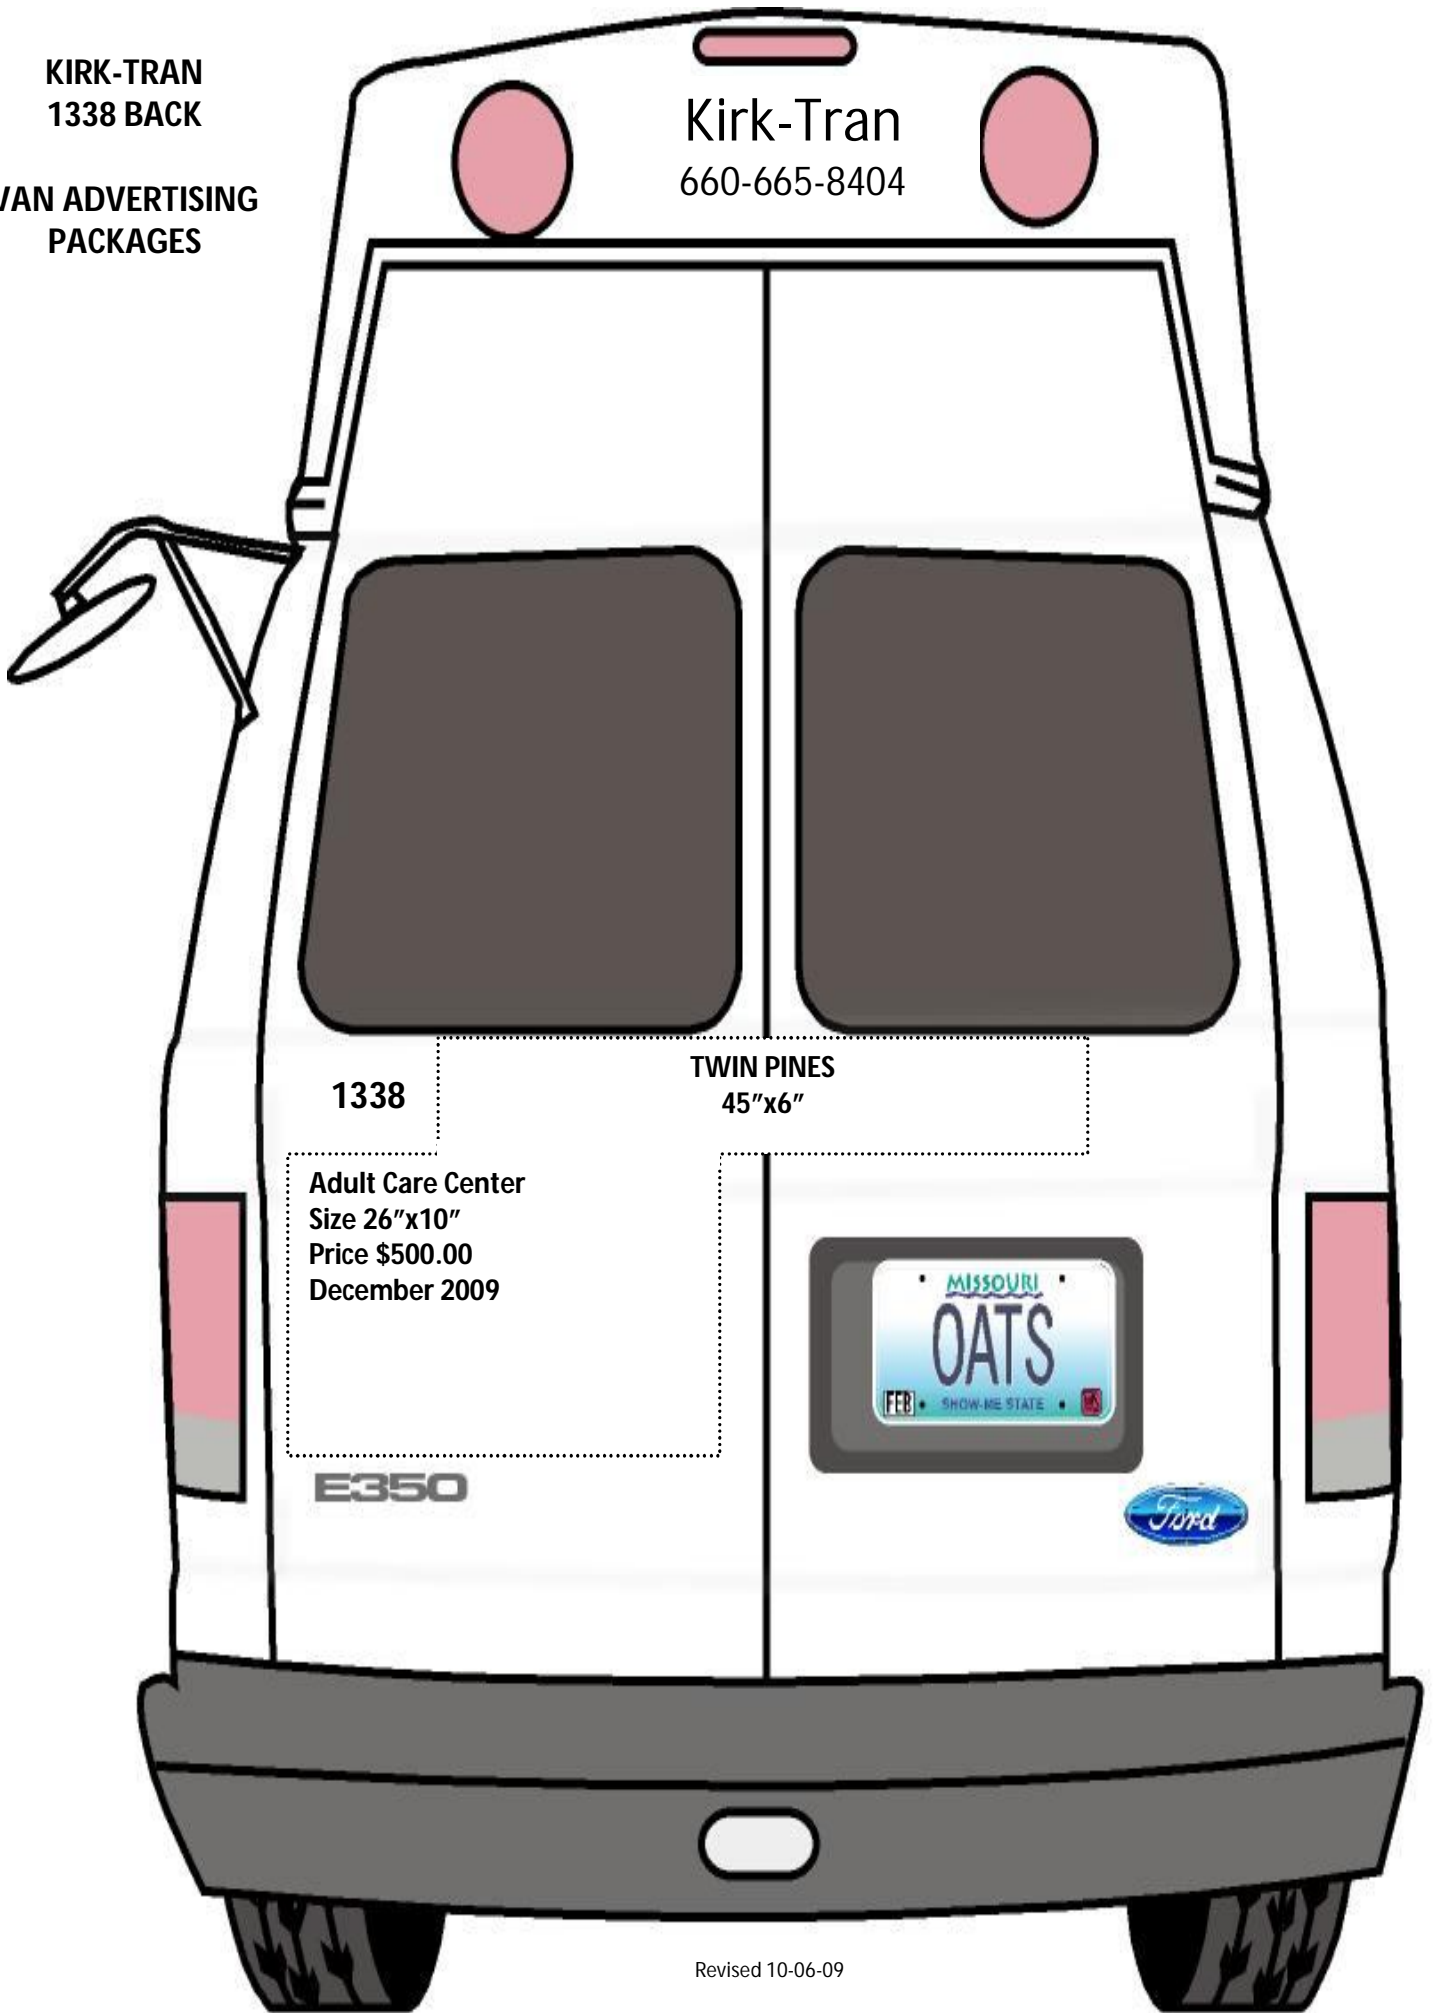

KIRK-TRAN
1338 BACK

VAN ADVERTISING
PACKAGES

Kirk-Tran
660-665-8404

1338

TWIN PINES
45"x6"

Adult Care Center
Size 26"x10"
Price \$500.00
December 2009

E350