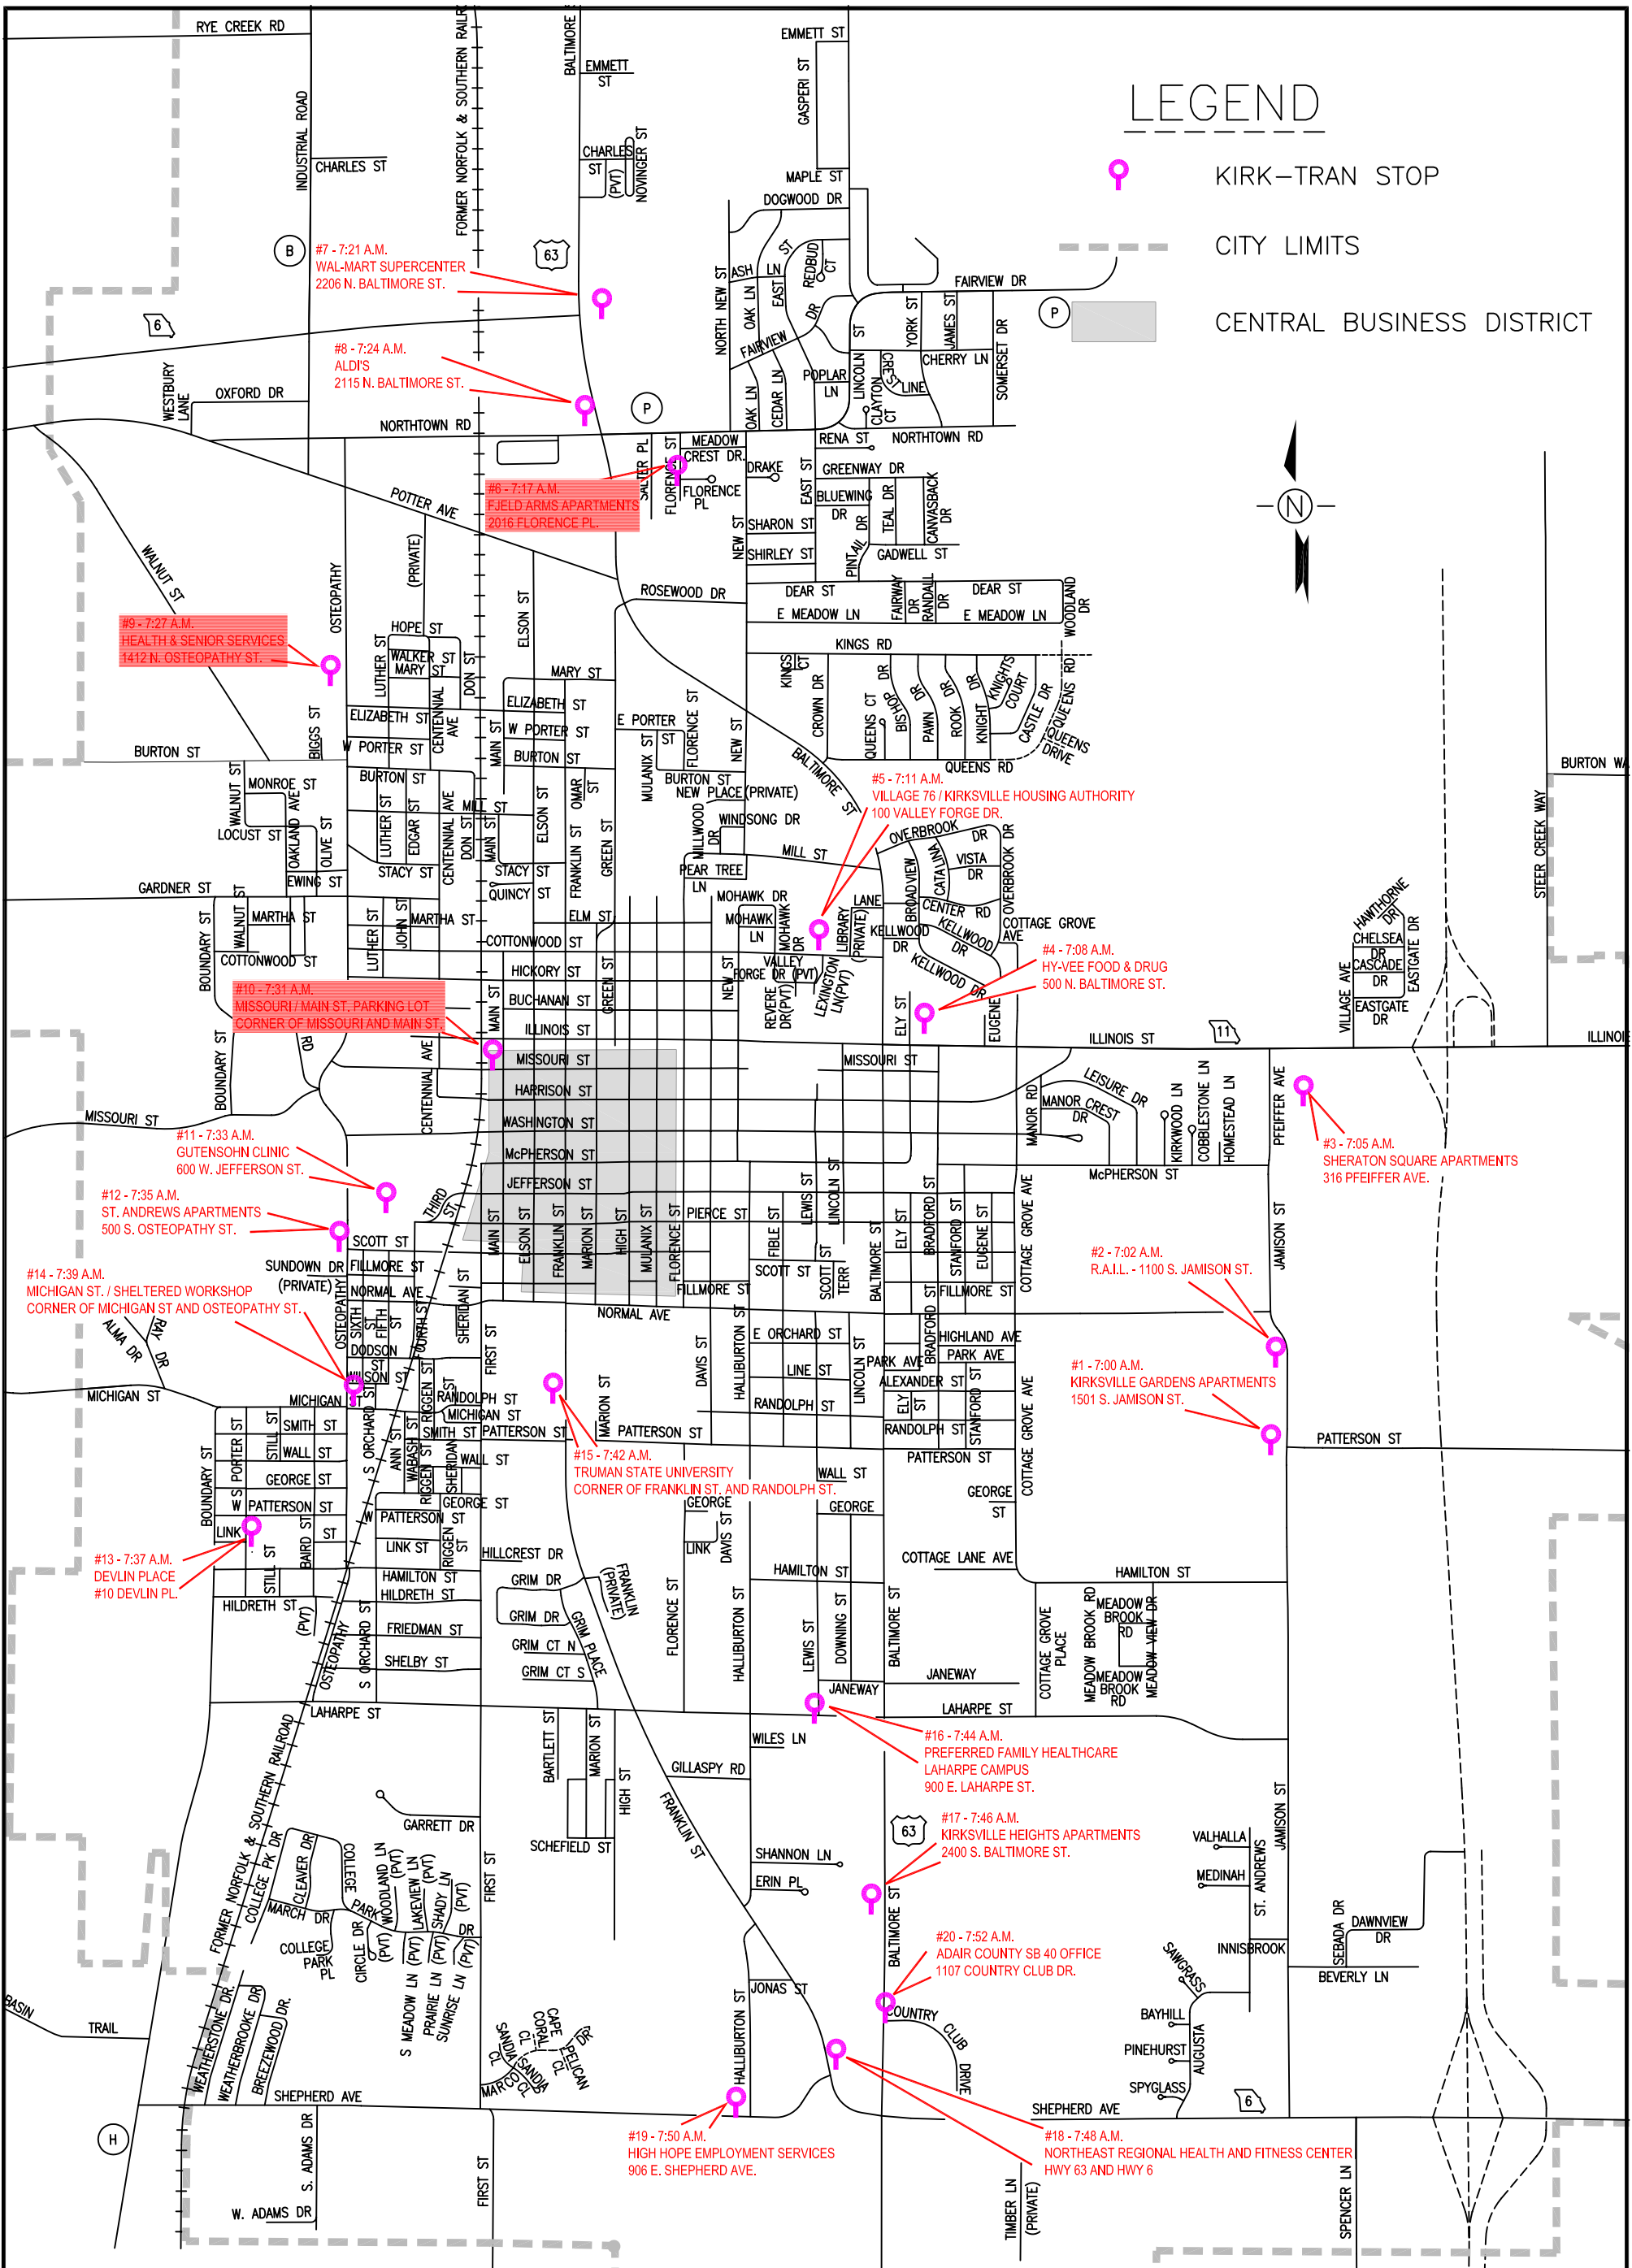

LEGEND

KIRK-TRAN STOP

CITY LIMITS

CENTRAL BUSINESS DISTRICT

KIRK-TRAN STOPS JANUARY 2010
CITY OF KIRKSVILLE, MISSOURI

DRAWN BY RANSON
 CHECKED BY C. BRYANT
 ISSUE DATE 1/14/2010
 SCALE: N.T.S.