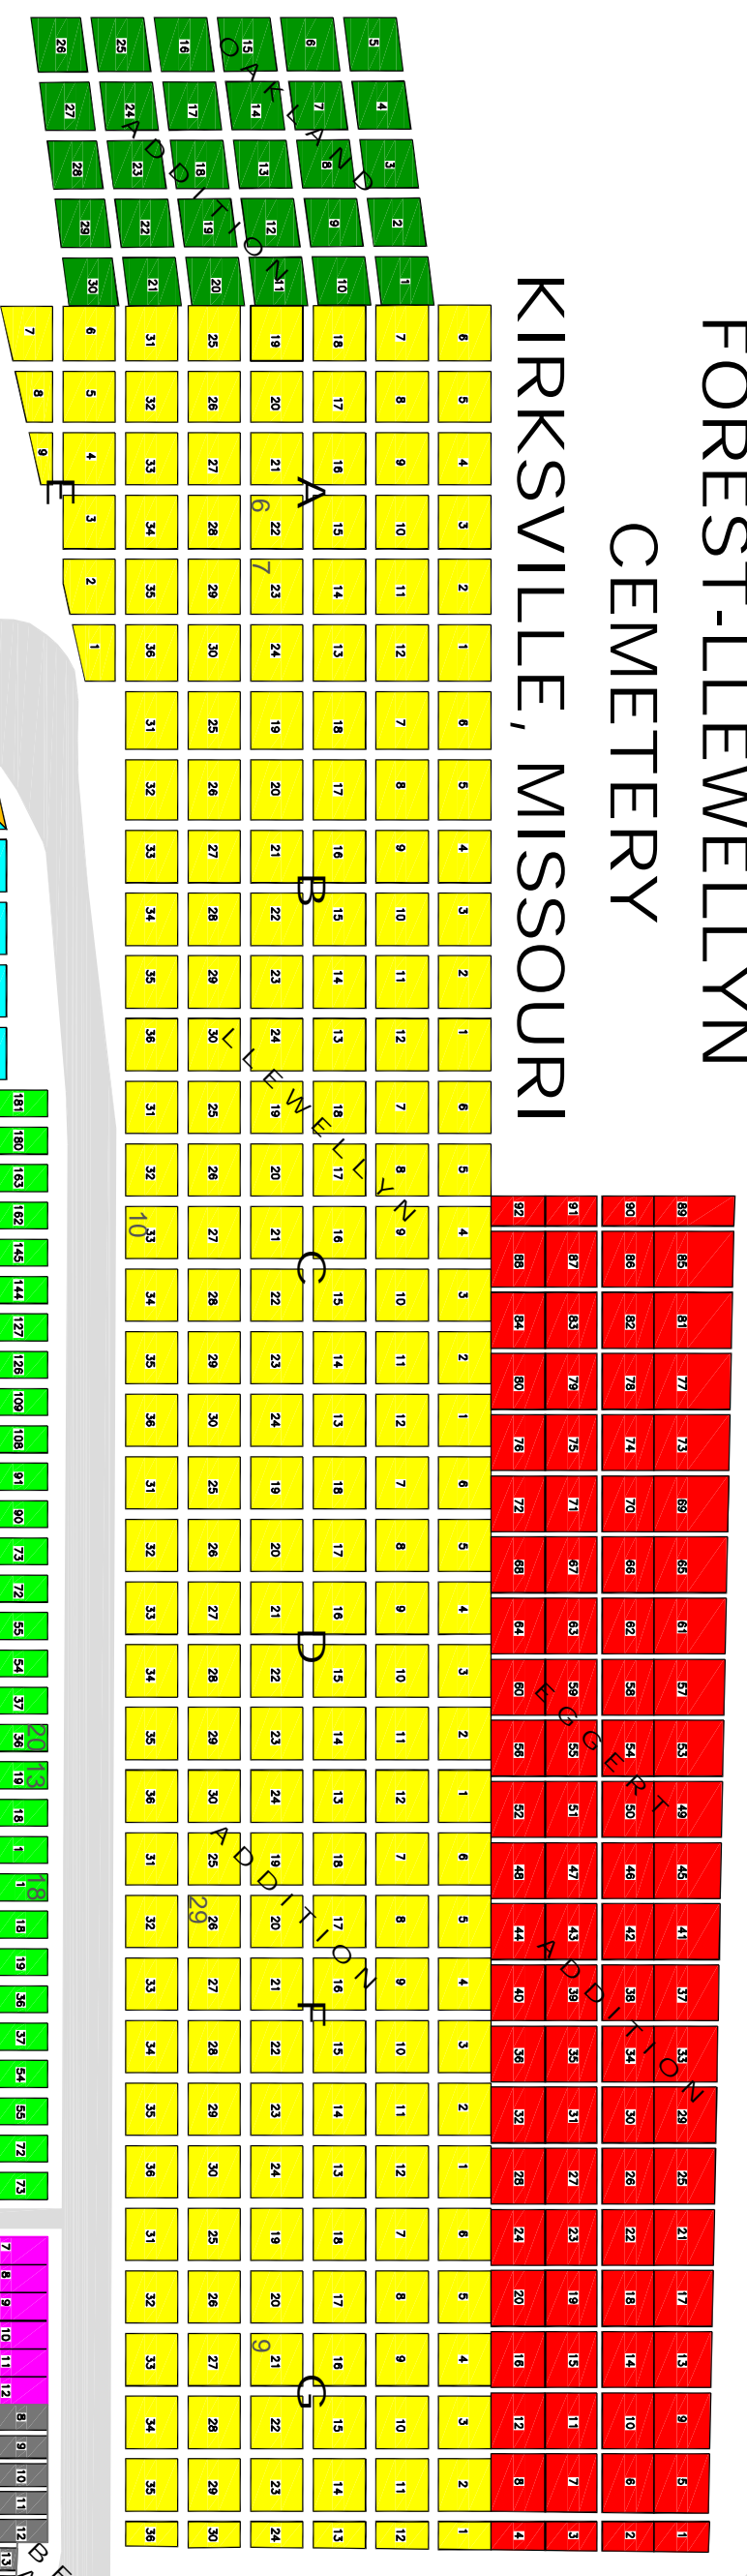

FOREST-LLEWELLYN CEMETERY

KIRKSVILLE, MISSOURI

- BESTMAN ADDITION
- OAKLAND ADDITION
- SLINGERLAND ADDITION
- LLEWELLYN ADDITION
- A, B, C, D, E, F, G
- SHERWOOD ADDITION
- SHERWOOD VAULT
- BEEMAN ADDITION
- FOREST ADDITION
- OLD CEMETERY

CITY OF KIRKSVILLE, ENGINEERING DEPARTMENT
SCALE: 1" = 30'

OSTEOPATHY

WASHINGTON ST.

MISSOURI ST.

MAIN
ENTRANCE

FOREST
CEMETERY

FOREST
CEMETERY

SHERWOOD
VAULT

LLEWELLYN
ADDITION

BESTMAN
ADDITION

OAKLAND
ADDITION

SLINGERLAND
ADDITION

FOREST
ADDITION

OLD
CEMETERY