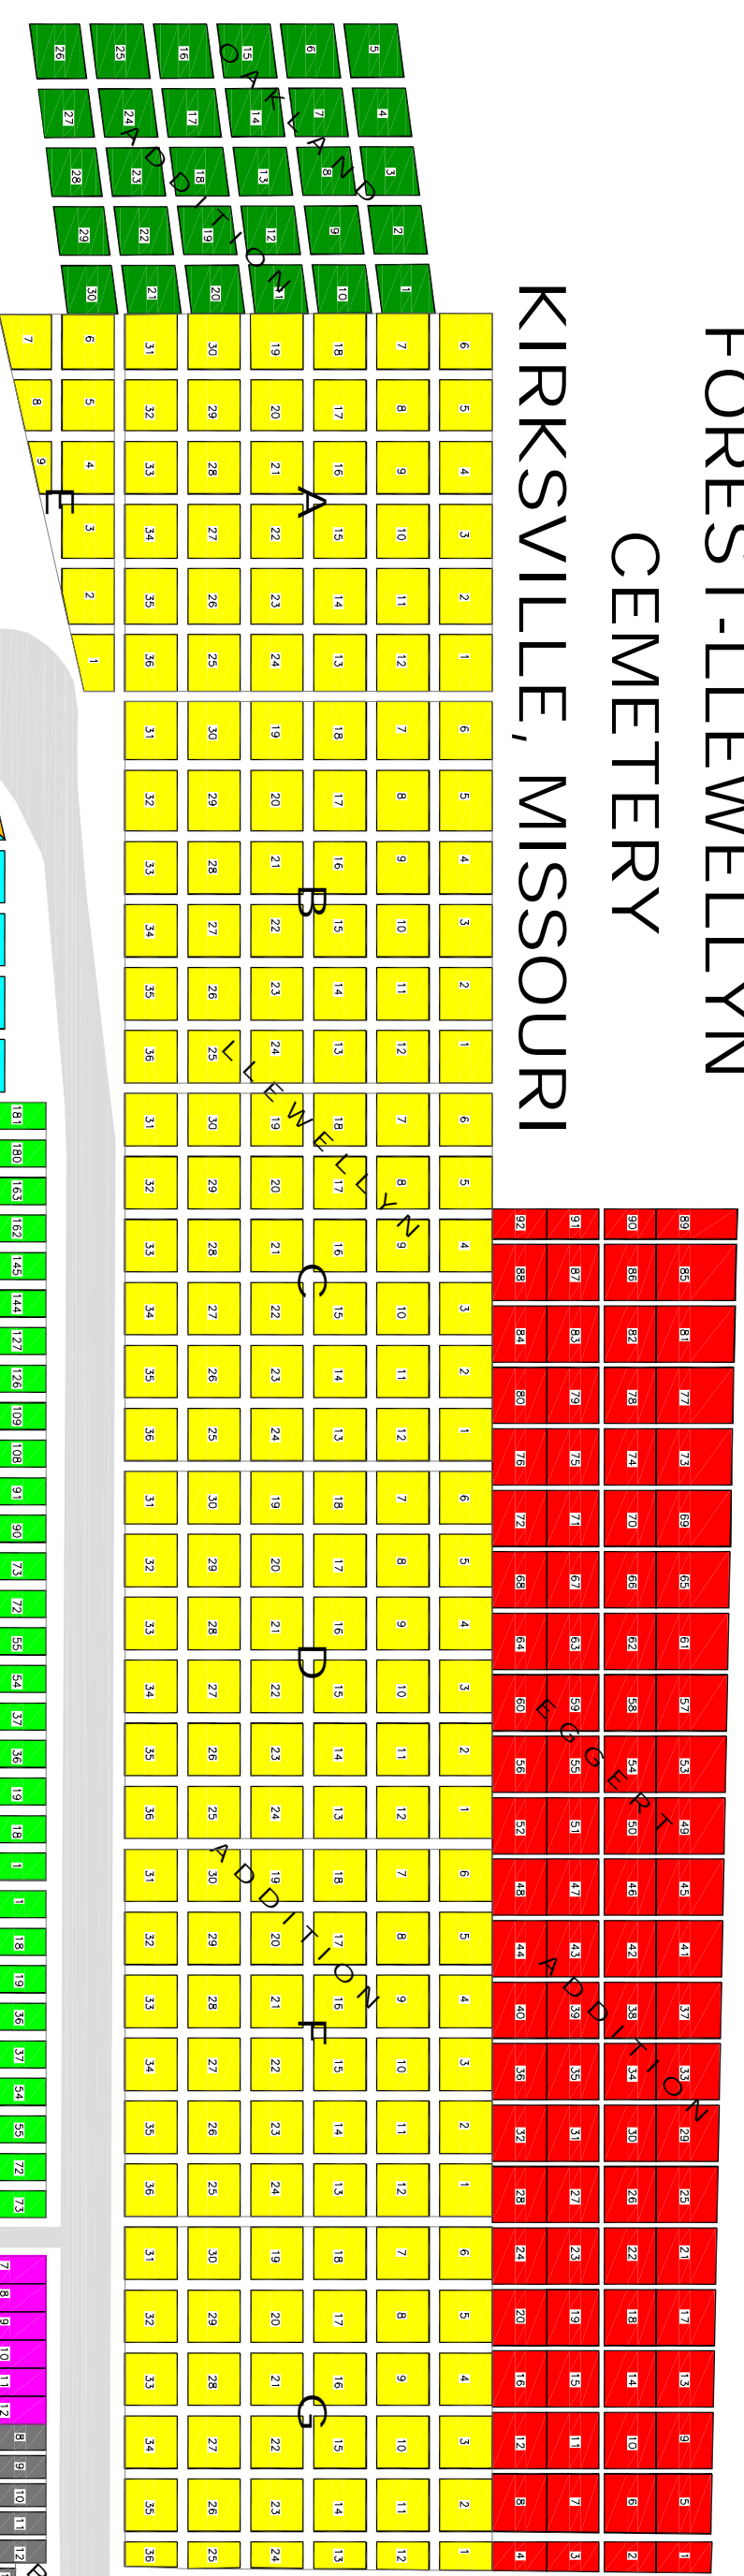

FOREST-LLEWELLYN CEMETERY

KIRKSVILLE, MISSOURI

- BESTMAN ADDITION
- OAKLAND ADDITION
- SLINGERLAND ADDITION
- LLEWELLYN ADDITION
A, B, C, D, E, F, G
- EGGERT ADDITION
- SHERWOOD ADDITION
- SHERWOOD VAULT
- BEEMAN ADDITION
- FOREST ADDITION
- OLD CEMETERY

MISSOURI ST.

MAIN
ENTRANCE

OSTEOPATHY

WASHINGTON ST.

CITY OF KIRKSVILLE, ENGINEERING DEPARTMENT
 REV'D BY: ACD, DATE: OCTOBER 2014
 SCALE: 1" = 30'